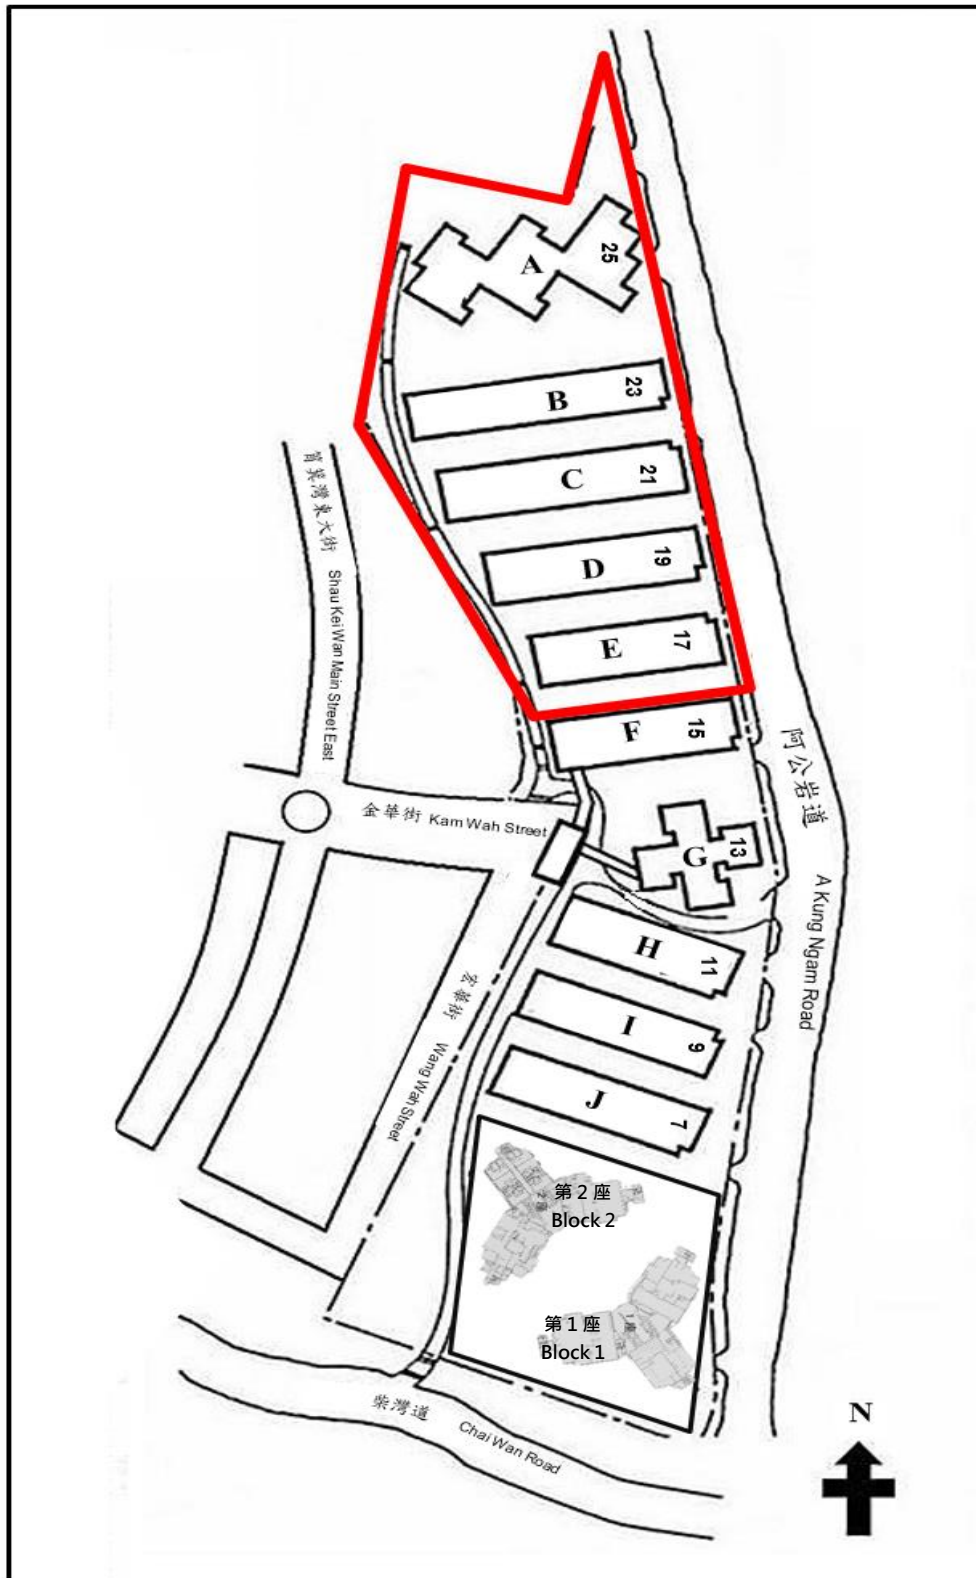

## Location Plan for Block A - E of Ming Wah Dai Ha

1. All flats available for allocation under the Scheme are located in Block A-E of Ming Wah Dai Ha (within the red line of this location plan)
2. Phase I Redevelopment of Ming Wah Dai Ha (Block 1 & 2) is **NOT** included in the Scheme.
3. This location plan is not drawn to scale and for reference only.